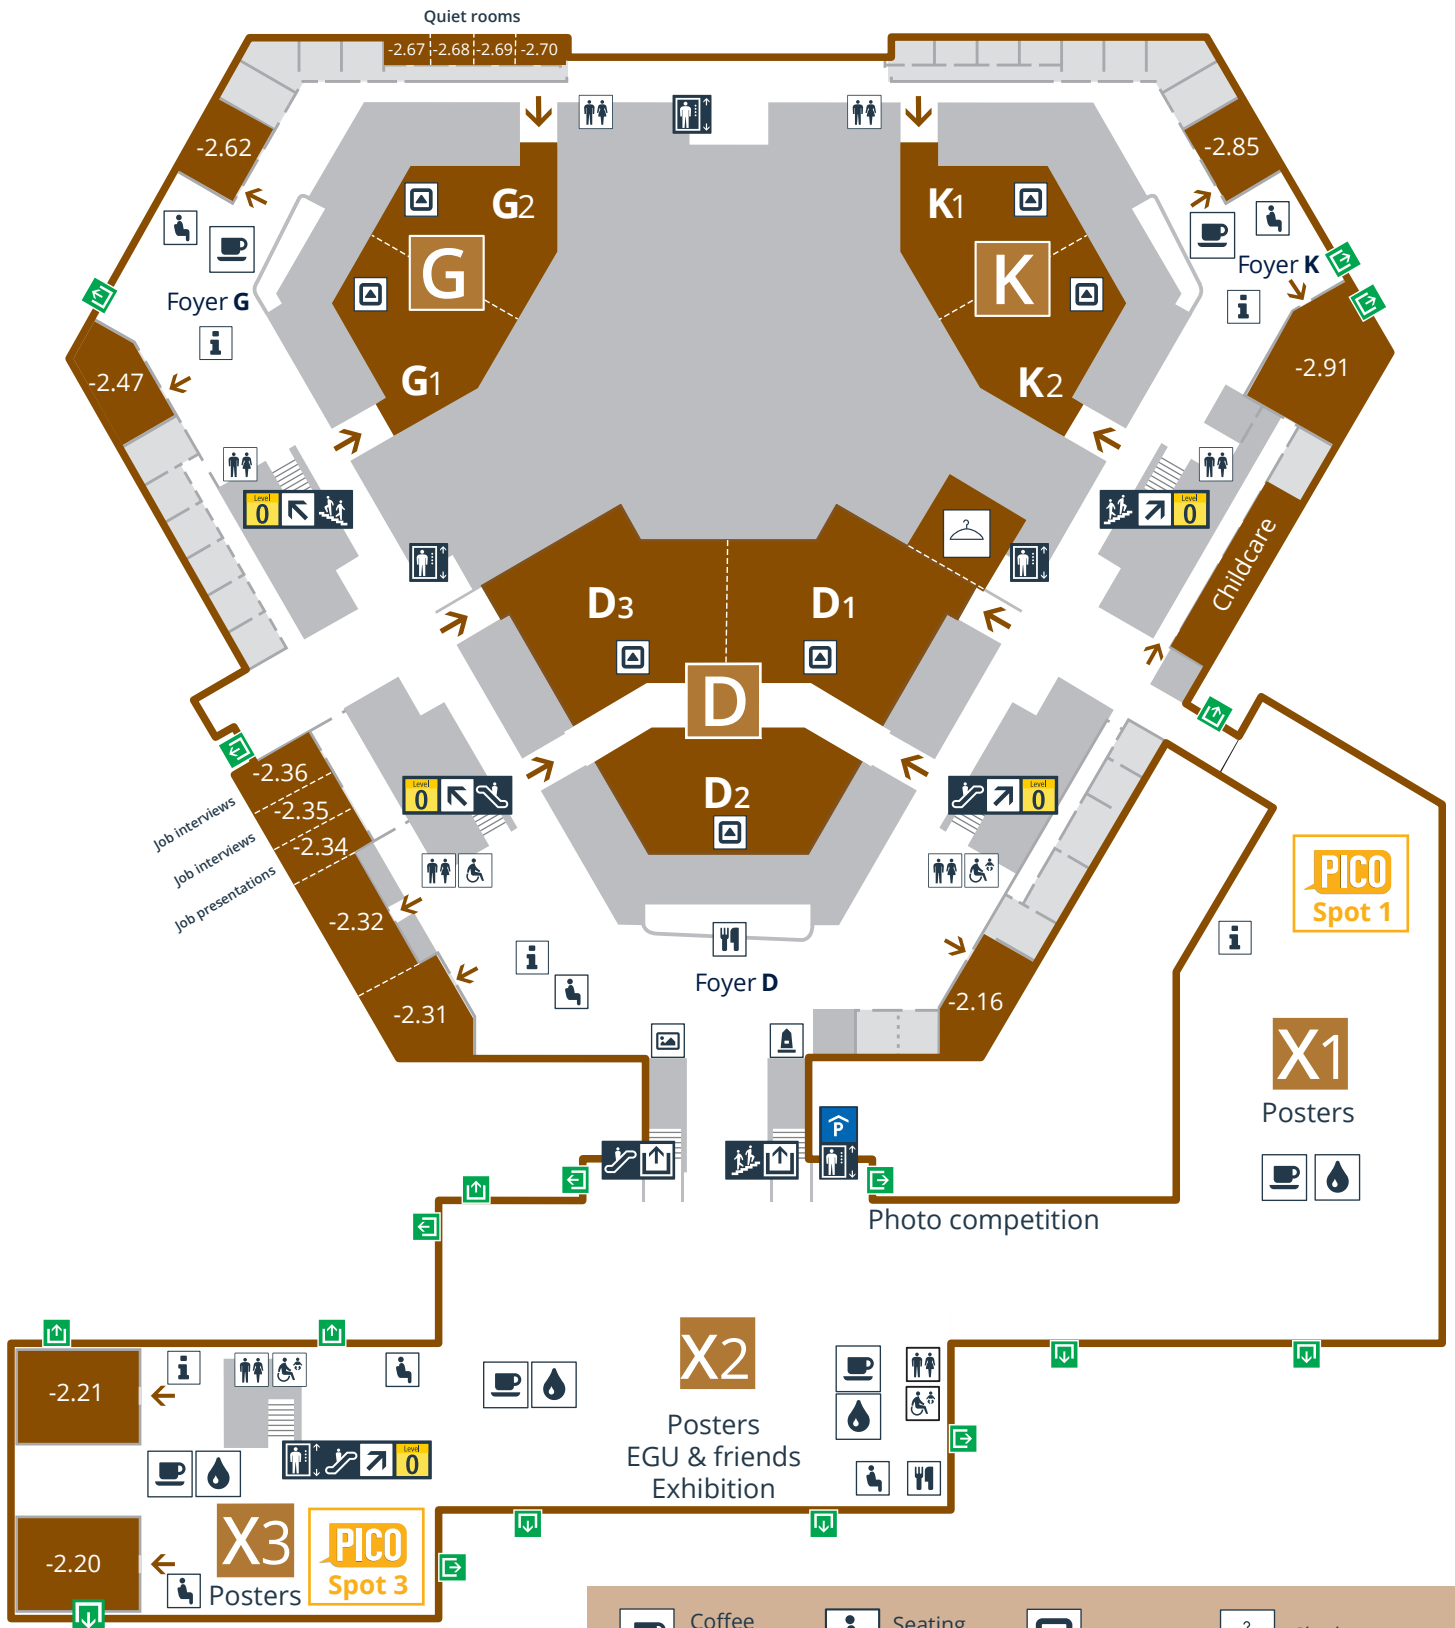

General Assembly 2019

Brown Level -2 – basement

Posters X1 | X2 | X3 | exhibition

	Coffee spot		Seating area		Stage		Cloakroom
	Water station		Restroom		Escalator		Artist-in-residence Morgane Merlin
	Restaurants		Info terminal		Elevator		Artist-in-residence Giorgio Skretis