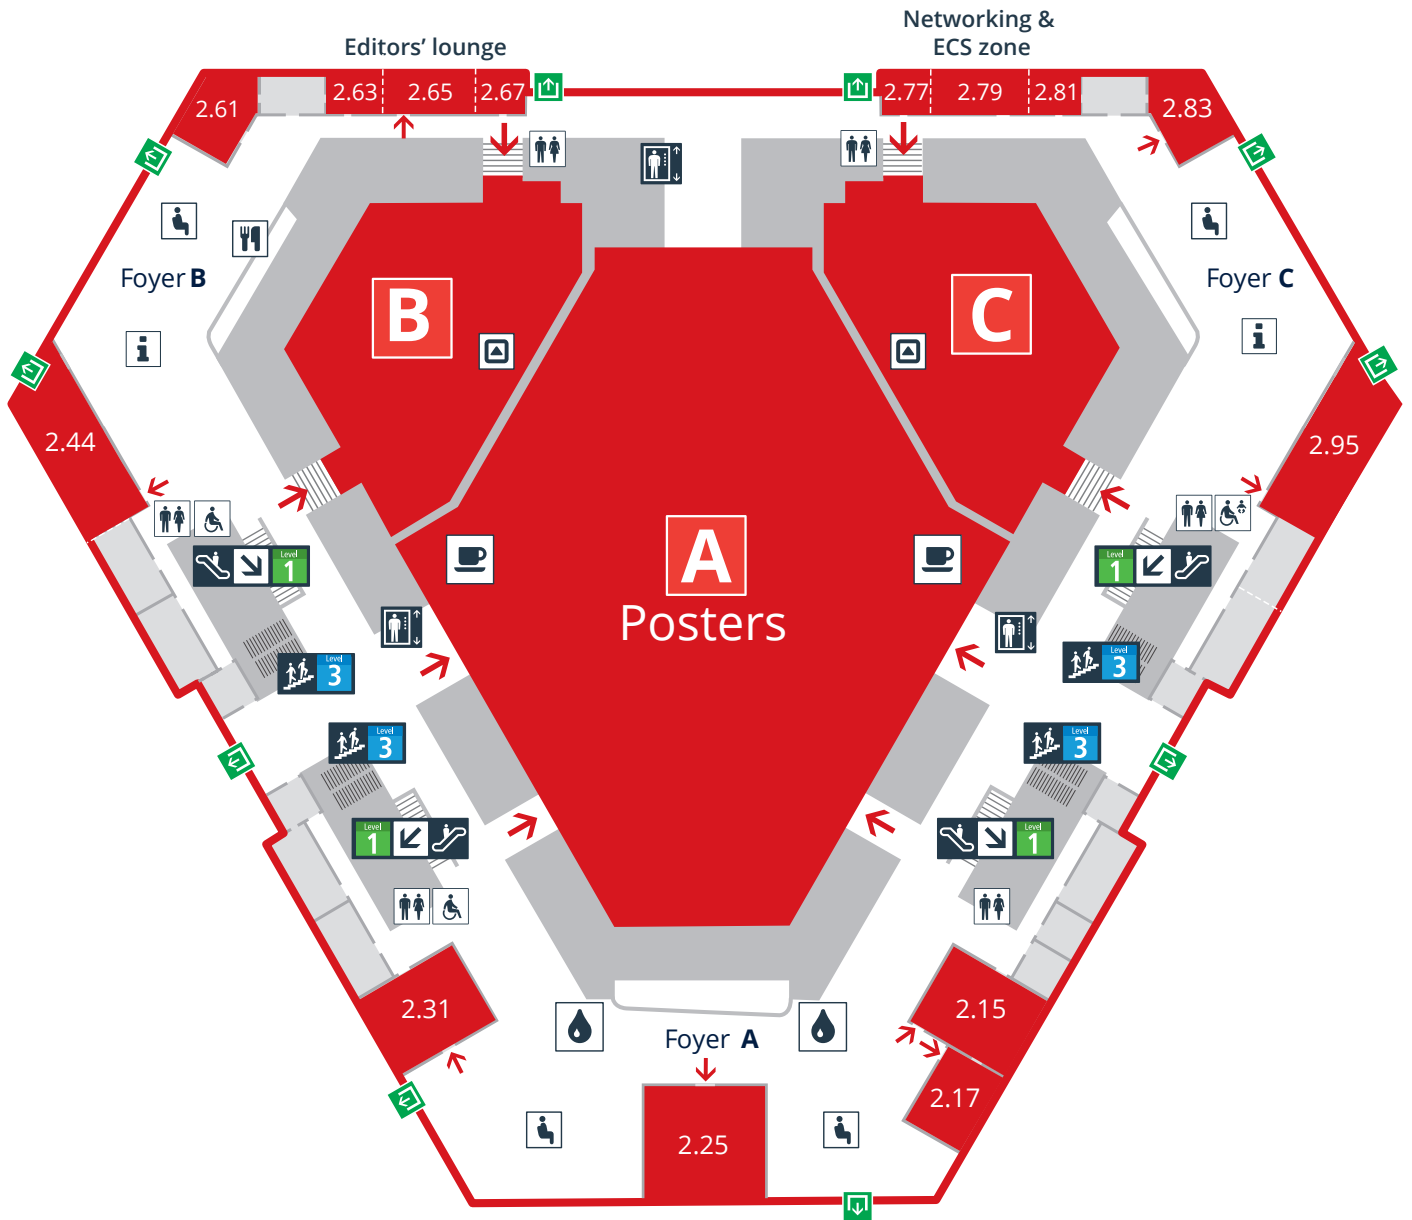

General Assembly 2019

Red Level 2 – second floor

Poster Hall A

	Coffee spot		Seating area		Stage
	Water station		Restroom		Escalator
	Restaurants		Info terminal		Elevator