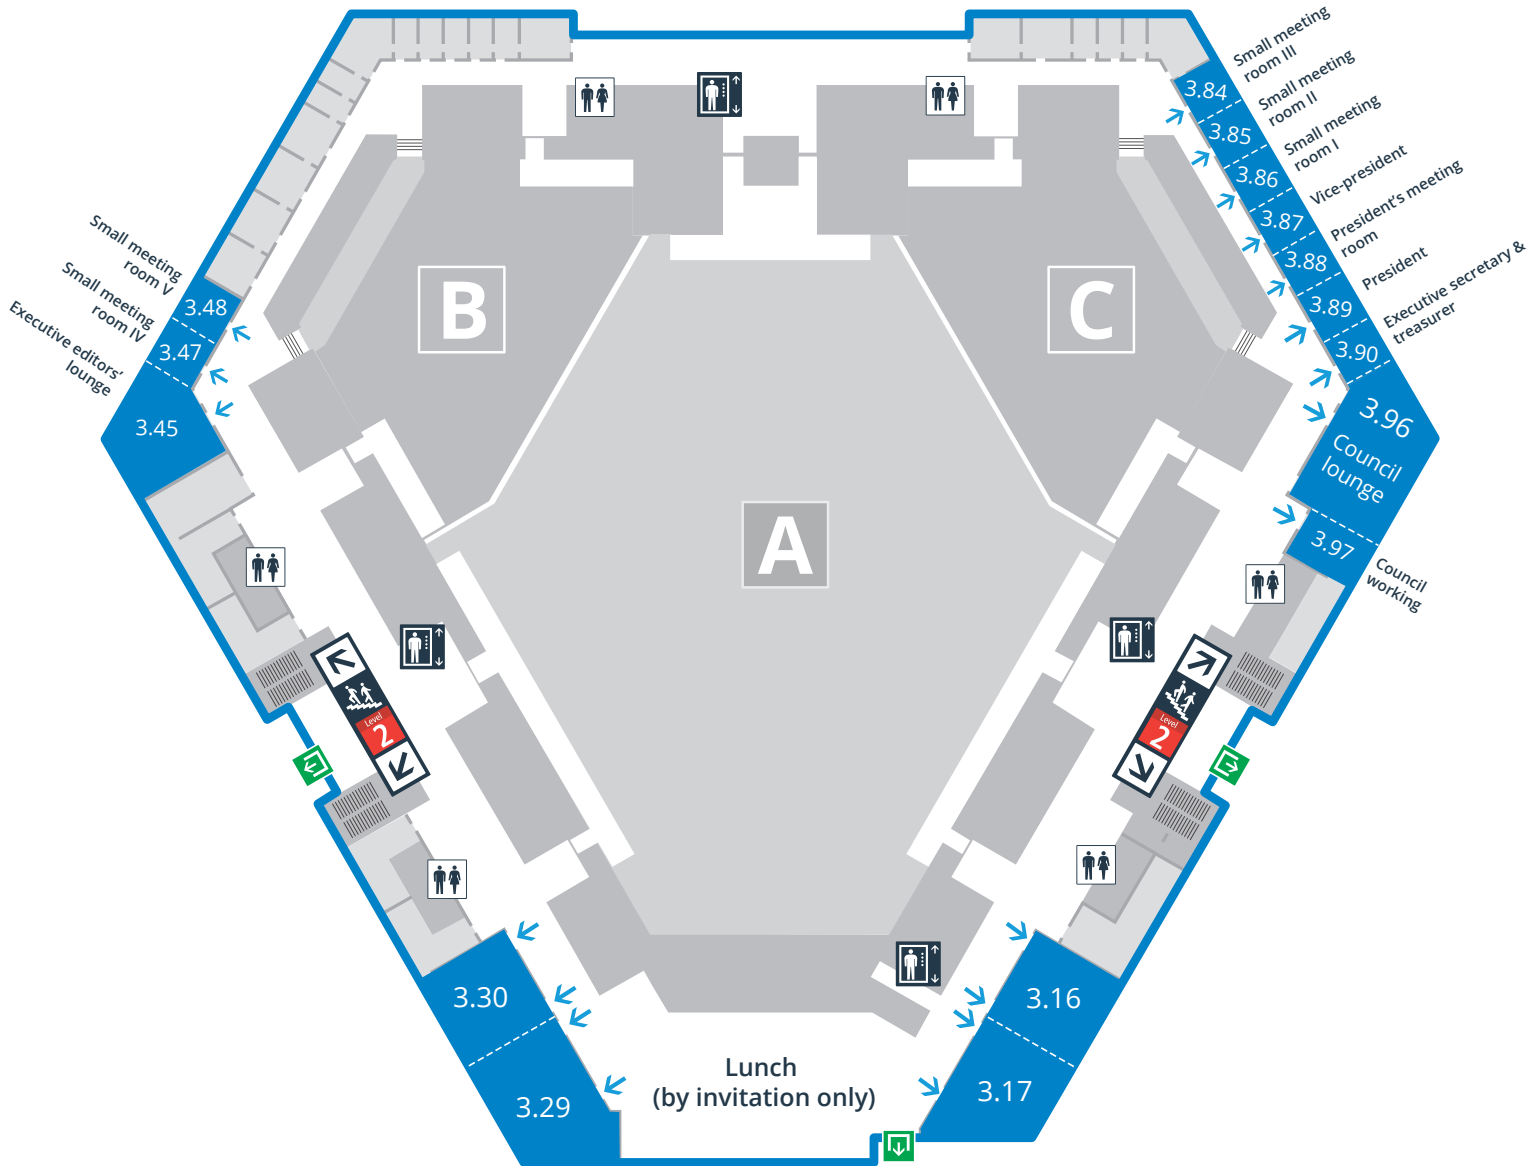

General Assembly 2019

Blue Level 3 - third floor

Access by invitation only

- Restroom
- Escalator
- Elevator