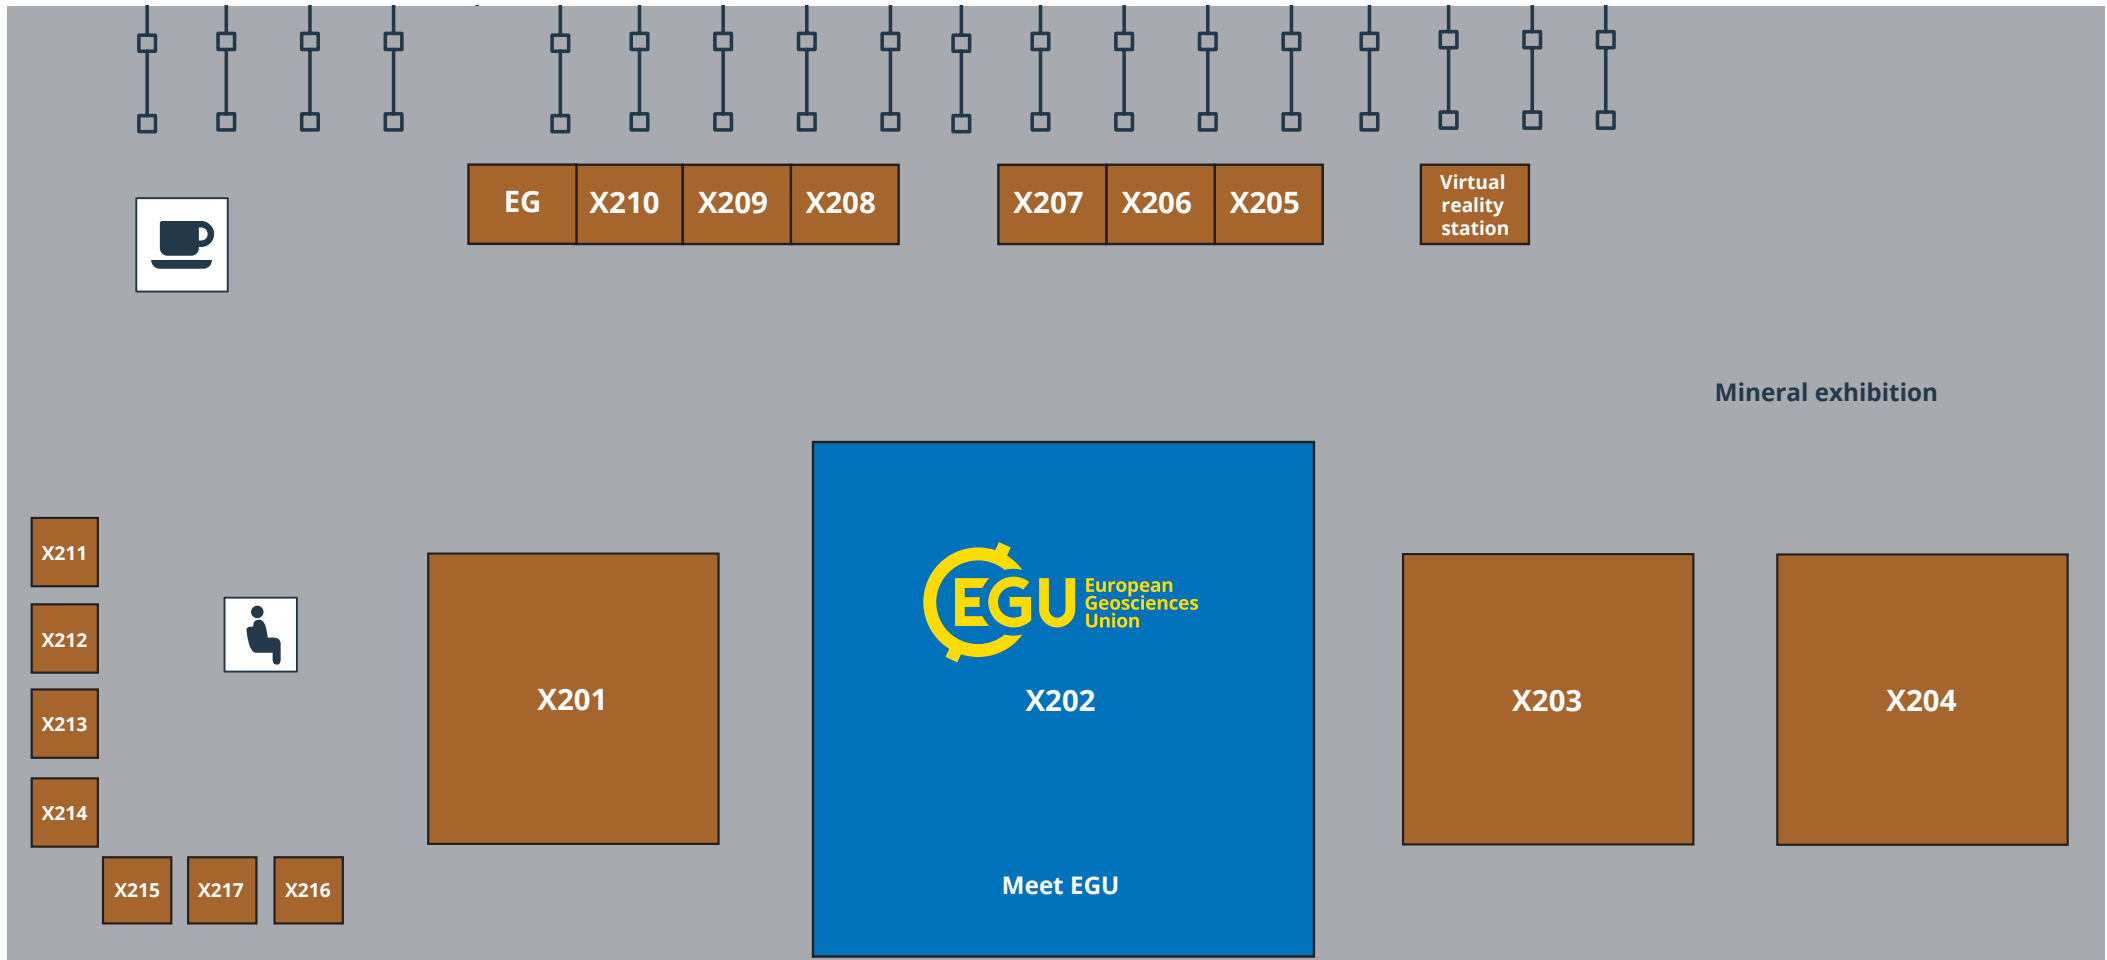

# General Assembly 2019 EGU & Friends

Hall X2 | Brown Level -2 (basement)

## Booth types

X211 Display

#X201 Google, Inc.  
 #X202 European Geosciences Union  
 #X203 European Space Agency (ESA)  
 #X204 NASA  
 #X205 Asia Oceania Geosciences Society (AOGS)  
 #X206 EAGE – European Association  
 of Geoscientists and Engineers  
 #X207 Japan Geoscience Union

#X208 The Geological Society of America  
 #X209/X210 AGU  
 #X211 China University of Geosciences, Wuhan  
 #X212 EUROFLEETS+  
 #X213 Seabed 2030 hosted by British  
 Oceanographic Data Centre (BODC)  
 #X214 East China Normal University