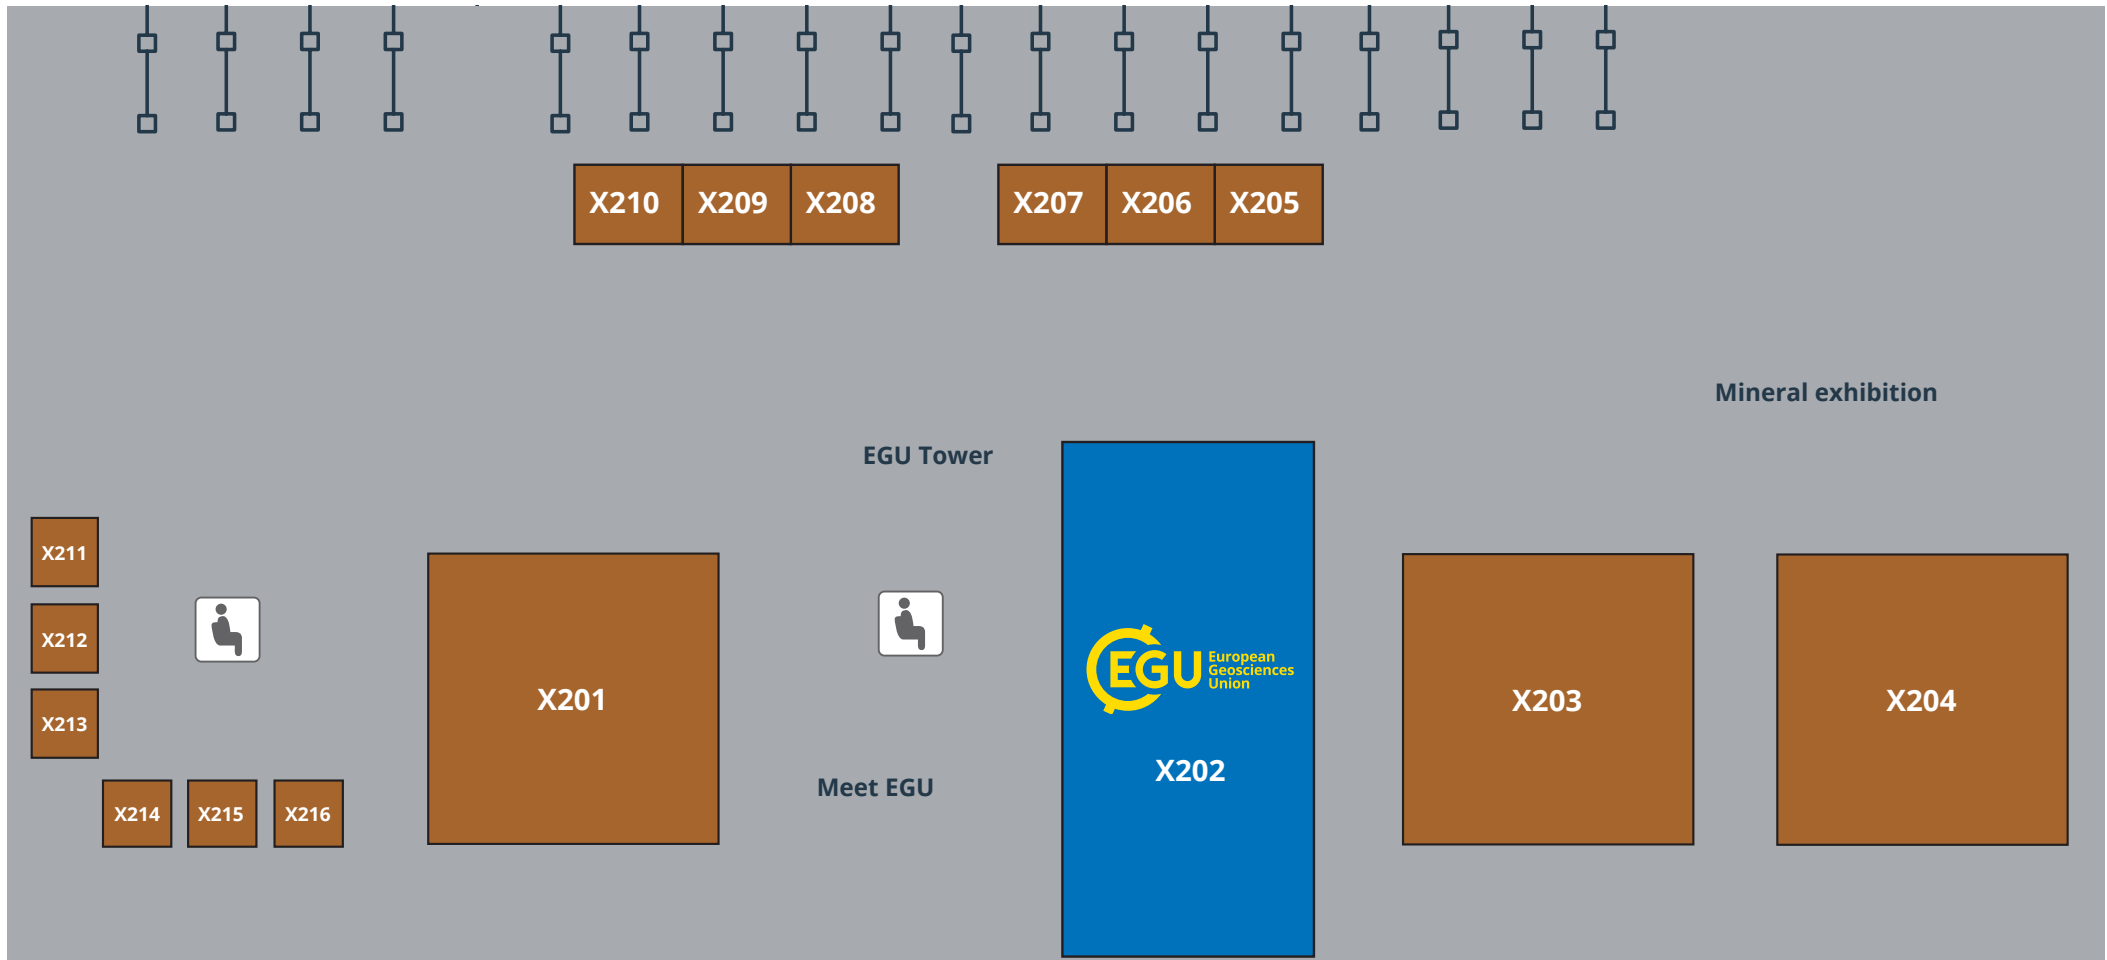

General Assembly 2019 EGU & Friends

Hall X2 | Brown Level -2 (basement)

Booth types

Display

- #X201 Google, Inc.
- #X202 European Geosciences Union
- #X203 European Space Agency (ESA)
- #X205 Asia Oceania Geosciences Society (AOGS)
- #X206 EAGE - European Association of Geoscientists and Engineers
- #X207 Japan Geoscience Union
- #X208 The Geological Society of America

- #X209/X210 AGU
- #X211 China University of Geosciences, Wuhan
- #X212 EUROFLEETS+
- #X213 Seabed 2030 hosted by British Oceanographic Data Centre (BODC)
- #X214 East China Normal University
- #X215 Earth Observatory of Singapore, NTU

- #X216 Saudi Society for Geosciences